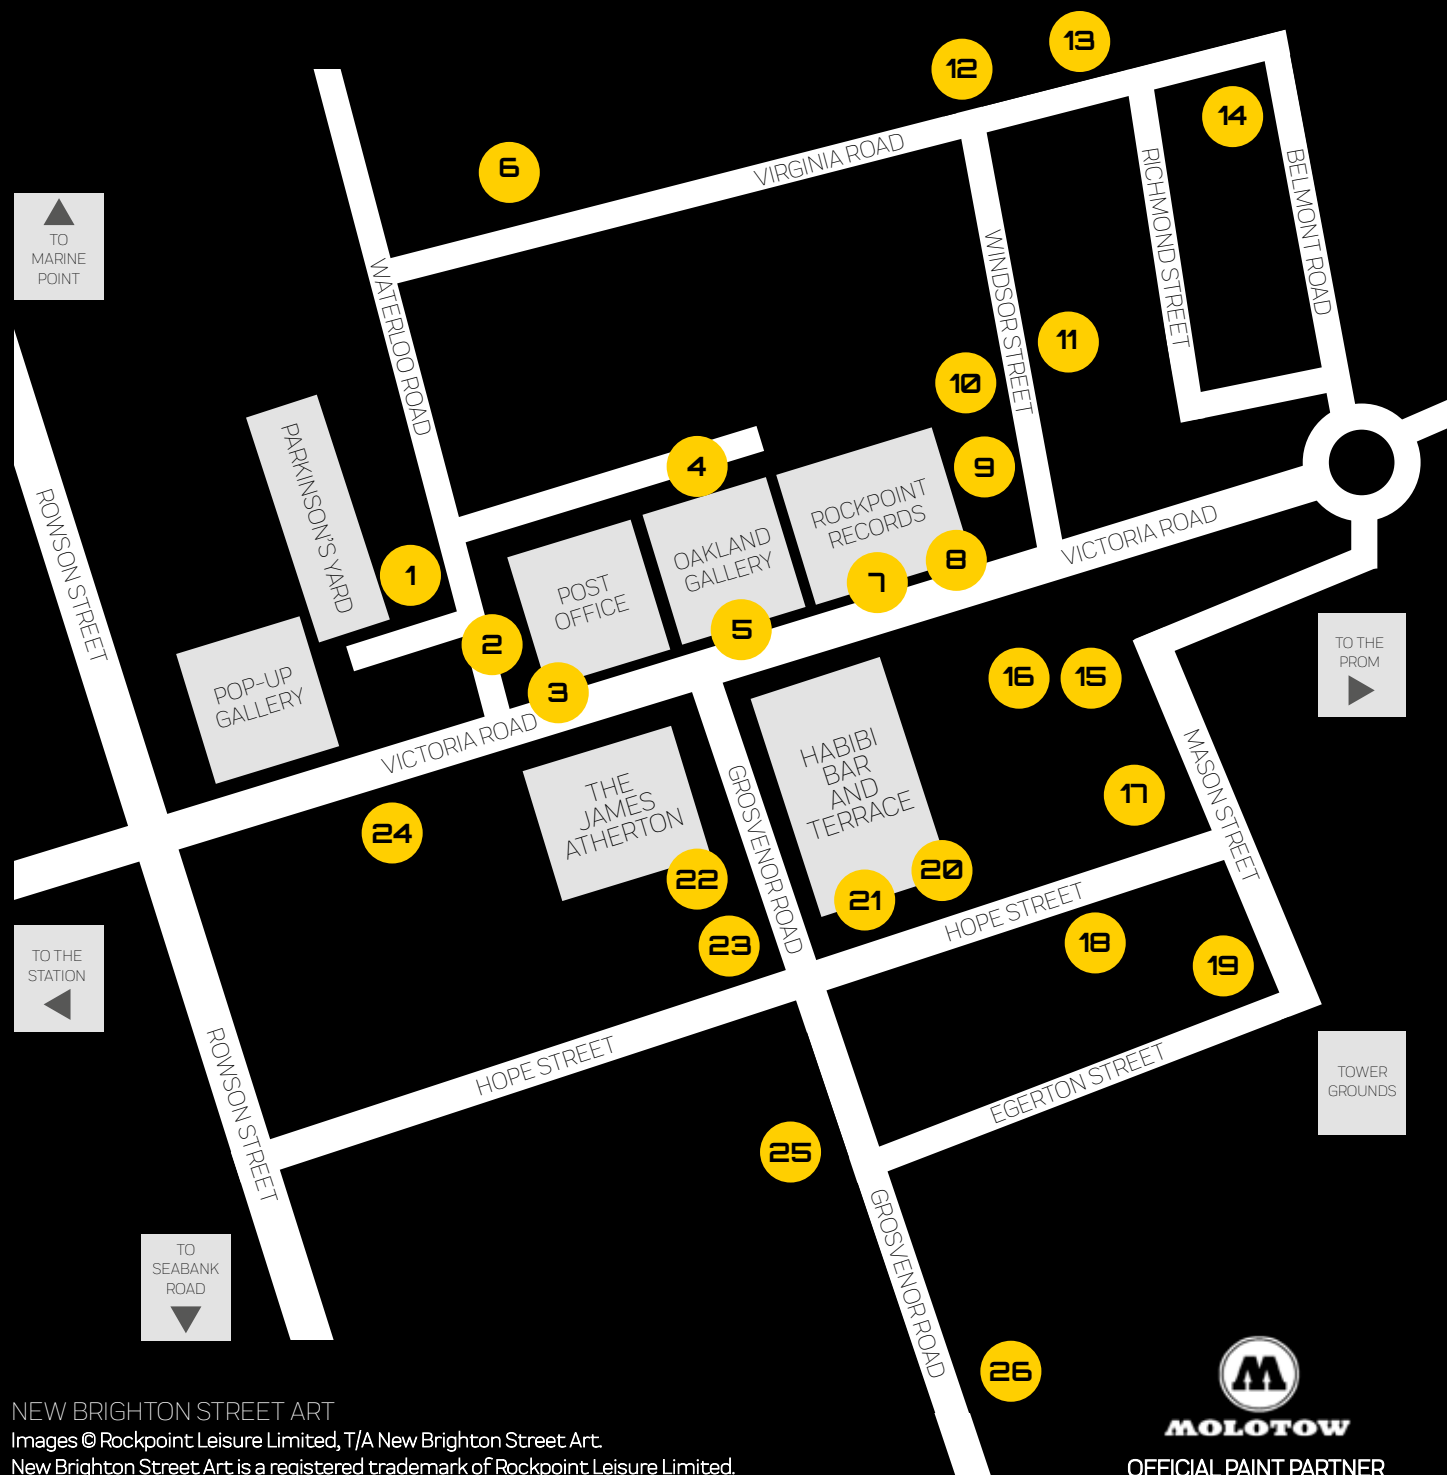

THE ARTWORK

- 1 - Dotmasters - Otto Rude Kid
- 2 - Phone Box Ice Cream
- 3 - INSA - Insa Mansions
- 4 - Snik - Cold Tenderness
- 5 - Oakland Cali Bear
- 6 - Mr Penfold - 80's Jetski
- 7 - Rockpoint Records Interior:
 - Fanakapan - High Five & Smiley Face
 - Tom Blackford - Sick Mickey
 - Ben Eine - Rockpoint Records
 - Dotmasters - Bandalism
 - Mr Penfold - Graff Bar
 - Matt Dosa - Wall of Records (in the Yarden)
- 8 - Mr Penfold - Torn But Not Broken
- 9 - New Brighton Peter Pan
- 10 - Dotmasters - Rude Kids House
- 11 - Ben Eine - I See The Sea
- 12 - Fanakapan - I Heart New Brighton
- 13 - Smug One - Unsung Heroes
- 14 - Nerone - Belladonna
- 15 - Brez - Peggy Gadsby
- 16 - Dotmasters - Bandalism Mk II
- 17 - Wallasey Tram
- 18 - The Black Pearl
- 19 - The Beatles & The Tower
- 20 - Luke Smile - Smile
- 21 - MLK
- 22 - Pref - So YRU Here?
- 23 - Adam Bresnen - The Harbour Pub Paintings
- 24 - Matt Dosa - Seometry
- 25 - Mr Cenz - Rainbow Goddess
- 26 - Adele Renault - Margaret's Feathers

NEW BRIGHTON STREET ART

Images © Rockpoint Leisure Limited, T/A New Brighton Street Art.
 New Brighton Street Art is a registered trademark of Rockpoint Leisure Limited.
 For commercial and licensing enquiries please contact hello@rockpointleisure.com